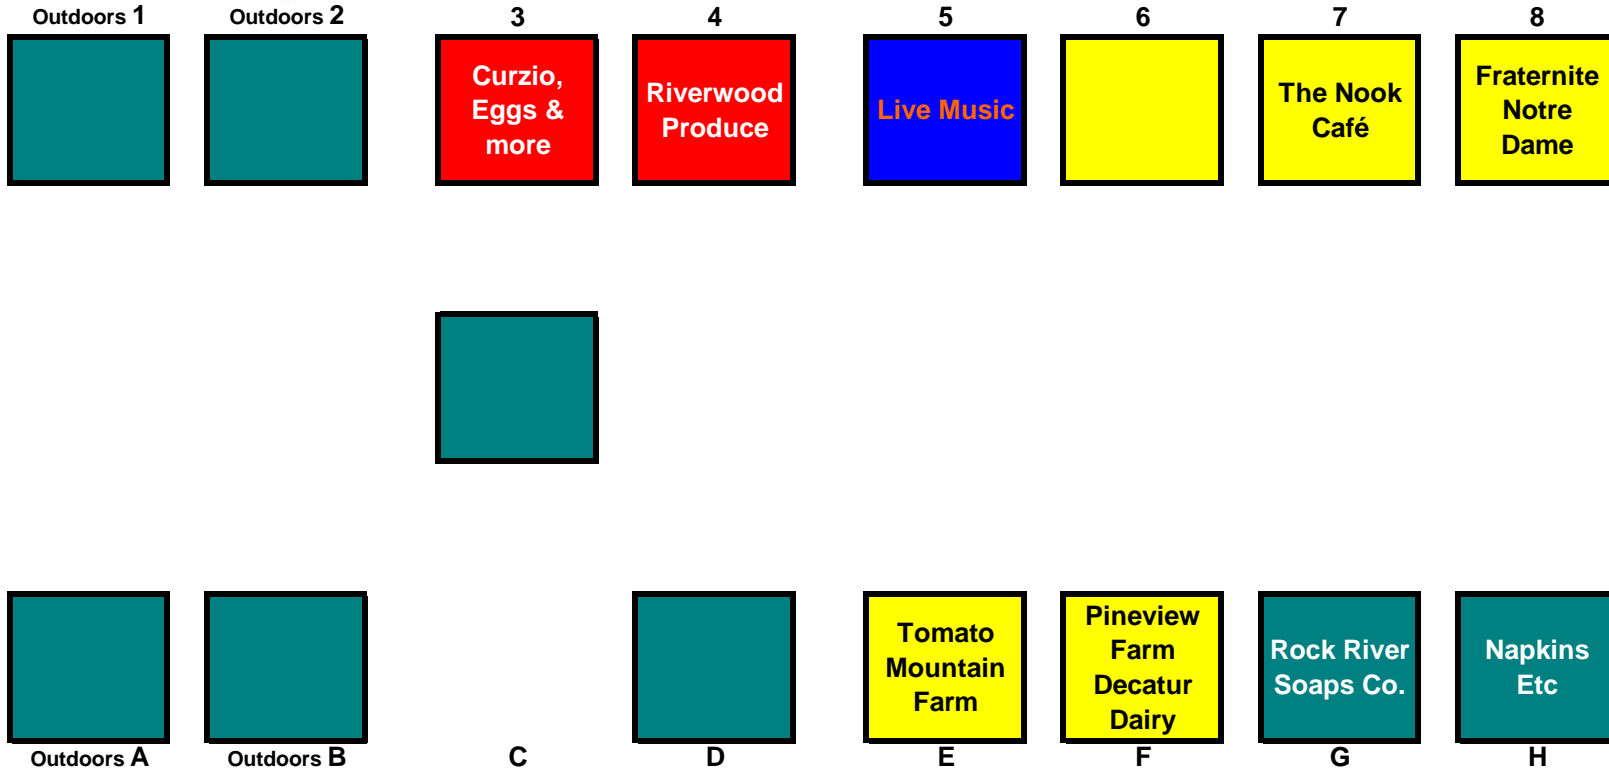

Kenosha WinterMarket

Confirmed Set - Up Plan for May 15th

<===== South to 56th Street

WinterMarket opens at 9am - closes at 1pm

~~This map is~~
not to scale
- last
minute

9 10

Ray's
Stand

11 12

Sandy's
Popper
Express

Lakeside
Players

UPSTAIRS GALLERY

I K L

Kathy's
Kreations